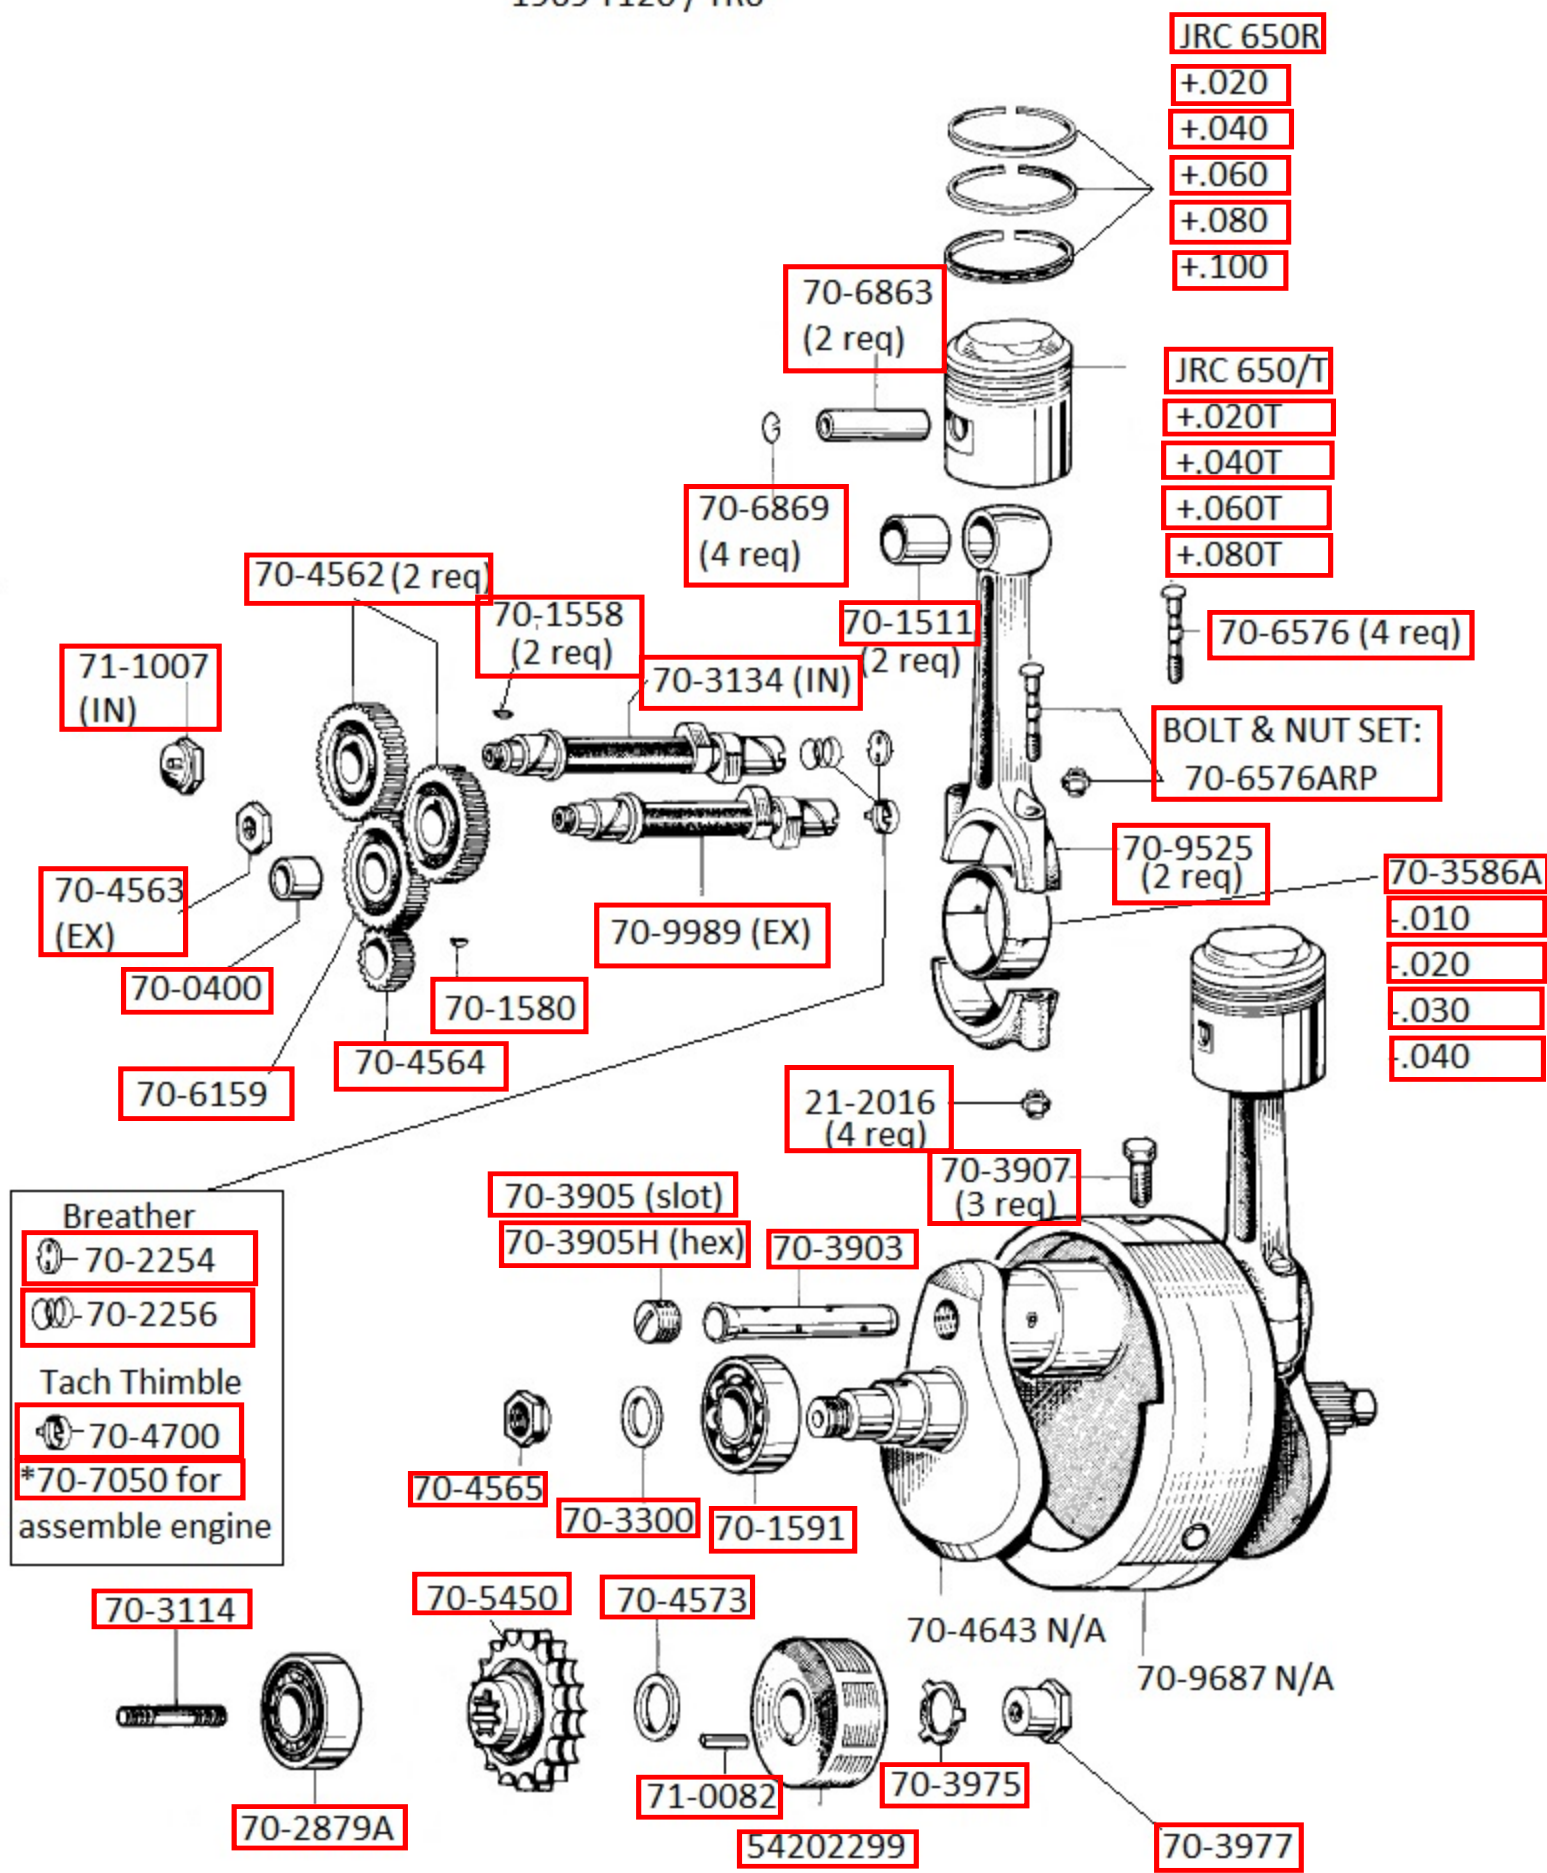

1969 T120 / TR6

- Breather**
- 70-2254
  - 70-2256
- Tach Thimble**
- 70-4700
  - \*70-7050 for assemble engine